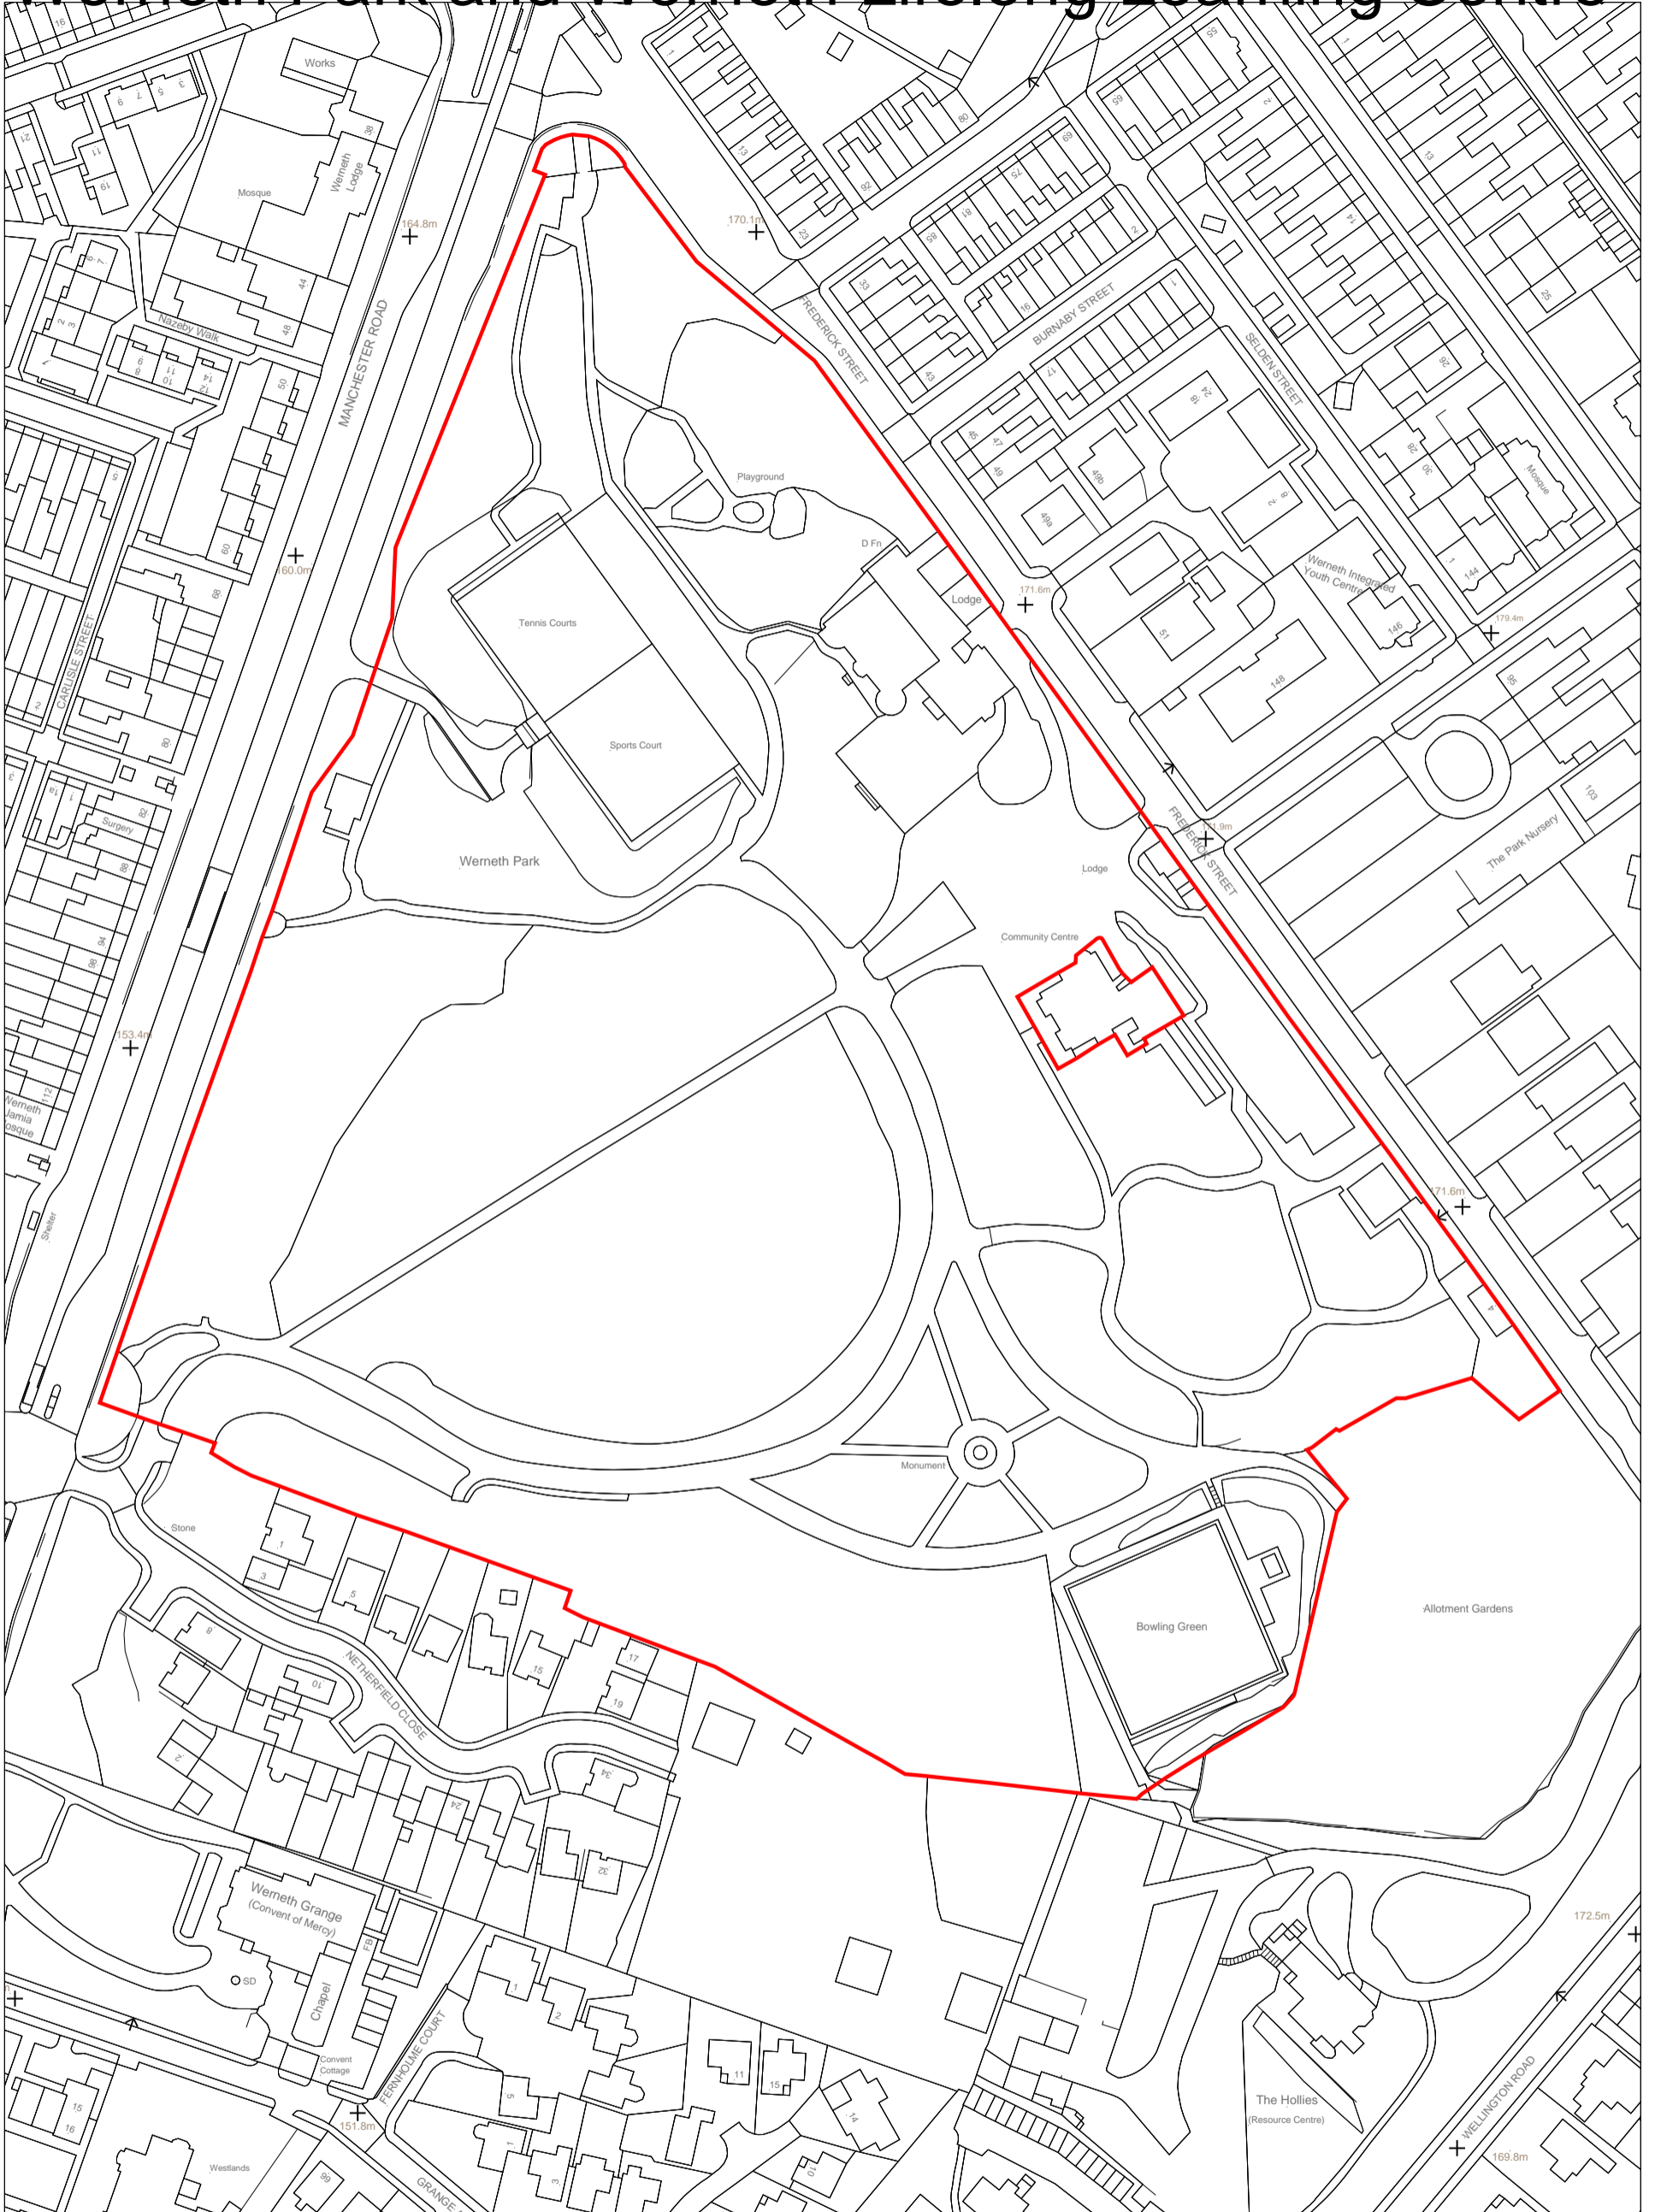

Werneth Park and Werneth Lifelong Learning Centre

Drawn by:	JR
Division:	
Drawing no:	To scale at A3
Date: 22:01:21	Scale: 1:1500

Oldham Council
 Civic Centre
 West Street
 Oldham
 OL1 1UH

Oldham
 Council